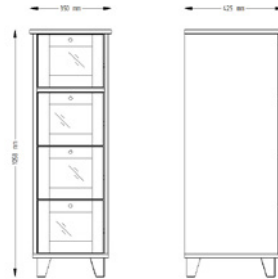

SCALA SC-20

Cabinet with glass doors

1869 x 874 x 425 mm

Pine glueboard, white stain + water based laquering

Cabinet with 2 glass doors and 4 drawers

SCALA SC-20A

Cabinet with 1 glass door

1869 x 425 x 480 mm

Pine glueboard, white stain + water based laquering

Cabinet with 1 glass door and 2 drawers

SCALA SC-10

Chest

1057 x 348 x 425 mm

Pine glueboard, white stain + water based laquering,

Chest with 4 drawers

SCALA SC-42

Cupboard

1900 x 830 x 300 mm

Pine glueboard, white stain + water based laquering,

Cupboard with 2 doors, 3 drawers and shelves

SCALA SC-46

Bookcase

1869 x 874 x 425 mm

Pine glueboard, white stain + water based laquering