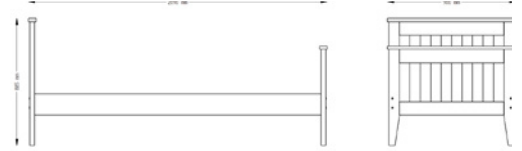

Bedside chest with 1 drawer and 1 shelf

SCALA SC-006

Children bed

676 x 866 x 1920 mm

Pine glueboard, white stain + water based laquering

Adjustable children bed

SCALA SC-002

Bed 80

885 x 885 x 2100 mm

Pine glueboard, white stain + water based laquering

SCALA SC-005

Bed 160

886 x 1680 x 2100 mm

Pine glueboard, white stain + water based laquering

SCALA SC-530

Wardrobe with 3 doors