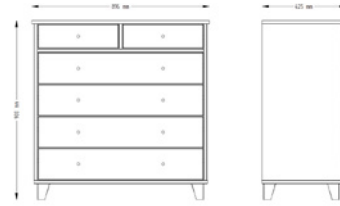

Pine glueboard, white stain + water based laquering,

Small desk with 1 drawer

SCALA SC- 01

Dining table

750 x 1800 x 900 mm

Pine glueboard, white stain + water based laquering

At the table can fit up to 6 chairs

SCALA SC-CHAIR

Chair, 887 x 885 x 2100 mm

Chair Birch + pine

**SCALA SC-19**

Writing desk, 725 x 1450 x 620 mm

Desk with 6 drawers and 1 glass door

SCALA SC-11

Drawer chest

900 x 896 x 425 mm

Pine glueboard, white stain + water based laquering

Drawer chest with 2 small and 4 big drawers

SCALA SC-50

Secretary

1340 x 900 x 425 mm

Pine glueboard, white stain + water based laquering

Secretary with 3 big, 4 medium and 2 small drawers

Fold out front part

SCALA SC-14

Cabinet with glass doors

1869 x 1200 x 425 mm

Pine glueboard, white stain + water based laquering

Cabinet with glass doors, 3 drawers and 5 open shelves