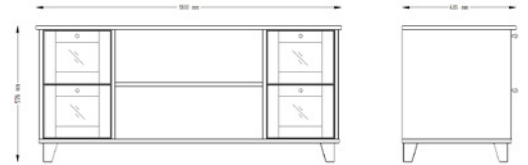

SCALA SC-17

Lowboard

725 x 1450 x 620 mm

Pine glueboard, white stain + water based laquering,

Lowboard with 6 drawers and 1 glass door