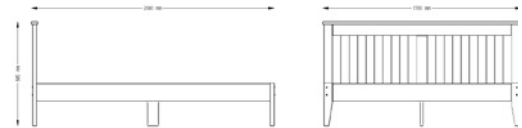

885 x 885 x 2100 mm

Pine glueboard, white stain + water based laquering

SCALA SC-005

Bed 160

886 x 1680 x 2100 mm

Pine glueboard, white stain + water based laquering

SCALA SC-530

Wardrobe with 3 doors