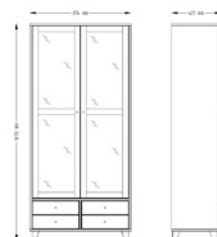

SCALA SC-CHAIR

Chair, 887 x 885 x 2100 mm

Chair Birch + pine

**SCALA SC-19**

Writing desk, 725 x 1450 x 620 mm

Desk with 6 drawers and 1 glass door

SCALA SC-11

Drawer chest

900 x 896 x 425 mm

Pine glueboard, white stain + water based laquering

Drawer chest with 2 small and 4 big drawers

SCALA SC-50

Secretary

1340 x 900 x 425 mm

Pine glueboard, white stain + water based laquering

Secretary with 3 big, 4 medium and 2 small drawers

Fold out front part

SCALA SC-14

Cabinet with glass doors

1869 x 1200 x 425 mm

Pine glueboard, white stain + water based laquering

Cabinet with glass doors, 3 drawers and 5 open shelves

SCALA SC-20

Cabinet with glass doors

1869 x 874 x 425 mm

Pine glueboard, white stain + water based laquering

Cabinet with 2 glass doors and 4 drawers

SCALA SC-20A

Cabinet with 1 glass door

1869 x 425 x 480 mm