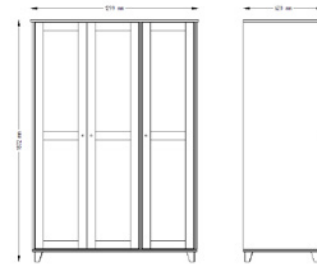

885 x 885 x 2100 mm

Pine glueboard, white stain + water based laquering

SCALA SC-005

Bed 160

886 x 1680 x 2100 mm

Pine glueboard, white stain + water based laquering

SCALA SC-530

Wardrobe with 3 doors

1869 x 1304 x 620 mm

Pine glueboard, white stain + water based laquering
Wardrobe with 3 doors, rail, hatshelf and 4 shelves

SCALA SC-521

Wardrobe

1869 x 878 x 620 mm

Pine glueboard, white stain + water based laquering
Wardrobe with 2 doors, rail and hatshelf