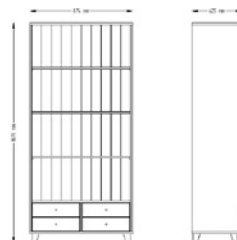

SCALA SC-20

Cabinet with glass doors

1869 x 874 x 425 mm

Pine glueboard, white stain + water based laquering

Cabinet with 2 glass doors and 4 drawers

SCALA SC-20A

Cabinet with 1 glass door

1869 x 425 x 480 mm

Pine glueboard, white stain + water based laquering

Cabinet with 1 glass door and 2 drawers

SCALA SC-10

Chest

1057 x 348 x 425 mm

Pine glueboard, white stain + water based laquering,

Chest with 4 drawers

SCALA SC-42

Cupboard

1900 x 830 x 300 mm

Pine glueboard, white stain + water based laquering,

Cupboard with 2 doors, 3 drawers and shelves

SCALA SC-46

Bookcase

1869 x 874 x 425 mm

Pine glueboard, white stain + water based laquering

Bookcase with 4 shelves and 4 drawers

SCALA SC-15

Lowboard

900 x 1322 x 425 mm

Pine glueboard, white stain + water based laquering

Lowboard with 2 glass doors and 7 drawers

SCALA SC-17

Lowboard