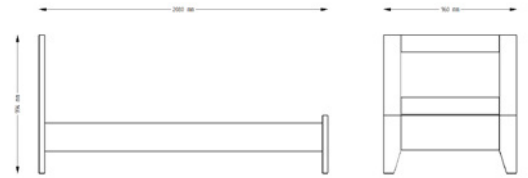

OLD MOON OM 006

Bed

700 x 950 x 2010 mm

Pine glueboard, white stain + water based laquering

Children bed

OLD MOON OMV 90M

Bed

990 x 900 x 2000 mm

Pine glueboard, white stain + water based laquering

OLD MOON OMV 140M

Bed

990 x 1400 x 2000 mm

Pine glueboard, white stain + water based laquering

OLD MOON OMV 120M

Bed

990 x 1200 x 2000 mm