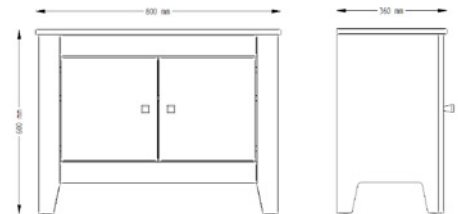

OLD MOON 600

Nightstand wider

600 x 800 x 350 mm

Pine glueboard, white stain + water based laquering

Nightstand with 2 doors