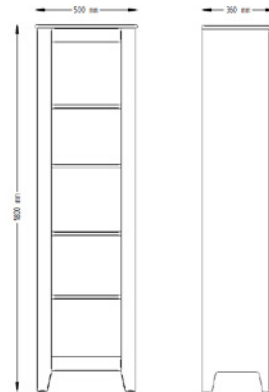

OLD MOON-1800

High cabinet

1800 x 400 x 500 mm

Pine glueboard, white stain + water based lacquering

Cabinet with 1 door, 4 shelves

OLD MOON-1800-1

High shelf

1800 x 400 x 500 mm

Pine glueboard, white stain + water based lacquering

High self with 4 shelves

OLD MOON ERY-1

Wardrobe

1800 x 600 x 1000 mm

Pine glueboard, white stain + water based lacquering

Wardrobe with 2 doors, rail and hatshef

OLD MOON-1802

High shelf wider

1800 x 400 x 800 mm

Pine glueboard, white stain + water based laquering

High shelf with 4 shelves

OLD MOON LOM

Desk

756 x 1200 x 600 mm