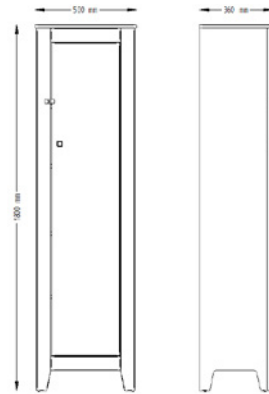

OLD MOON-1800

High cabinet

1800 x 400 x 500 mm

Pine glueboard, white stain + water based lacquering

Cabinet with 1 door, 4 shelves

OLD MOON-1800-1

High shelf

1800 x 400 x 500 mm

Pine glueboard, white stain + water based lacquering

High self with 4 shelves

OLD MOON ERY-1

Wardrobe

1800 x 600 x 1000 mm

Pine glueboard, white stain + water based lacquering

Wardrobe with 2 doors, rail and hatshef

OLD MOON-1802

High shelf wider

1800 x 400 x 800 mm

Pine glueboard, white stain + water based laquering

High shelf with 4 shelves

OLD MOON LOM

Desk

756 x 1200 x 600 mm