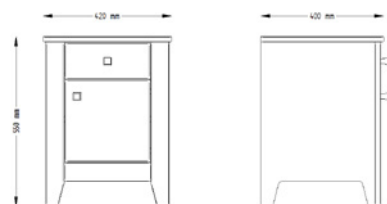

OLD MOON-1802

High shelf wider

1800 x 400 x 800 mm

Pine glueboard, white stain + water based laquering

High shelf with 4 shelves

OLD MOON LOM

Desk

756 x 1200 x 600 mm

Pine glueboard, white stain + water based laquering

Writing desk with 3 drawers

OLD MOON NOM-2

Nightstand

700 x 500 x 300 mm

Pine glueboard, white stain + water based laquering

Nightstand with 1 door, 1 drawer

OLD MOON OMV 160M

Bed

990 x 1600 x 2000 mm

Pine glueboard, white stain + water based laquering

OLD MOON OMV 180M

Bed

990 x 1800 x 2000 mm

Pine glueboard, white stain + water based laquering