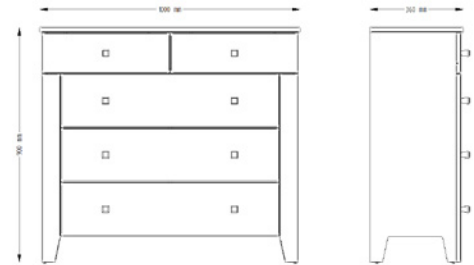

Pine glueboard, white stain + water based laquering

OLD MOON KOM-5S

Drawer chest

900 x 400 x 1000 mm

Pine glueboard, white stain + water based laquering

Chest with 2 small and 3 big drawers

OLD MOON 600

Nightstand wider