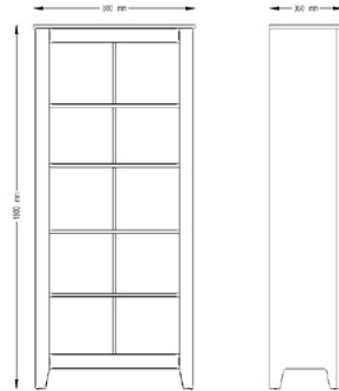

OLD MOON-1800

High cabinet

1800 x 400 x 500 mm

Pine glueboard, white stain + water based lacquering

Cabinet with 1 door, 4 shelves

OLD MOON-1800-1

High shelf

1800 x 400 x 500 mm

Pine glueboard, white stain + water based lacquering

High self with 4 shelves

OLD MOON ERY-1

Wardrobe

1800 x 600 x 1000 mm

Pine glueboard, white stain + water based lacquering

Wardrobe with 2 doors, rail and hatshef

OLD MOON-1802

High shelf wider

1800 x 400 x 800 mm

Pine glueboard, white stain + water based laquering

High shelf with 4 shelves

OLD MOON LOM

Desk

756 x 1200 x 600 mm