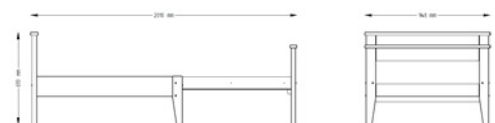

OLD MOON OMV 160M

Bed

990 x 1600 x 2000 mm

Pine glueboard, white stain + water based laquering

OLD MOON OMV 180M

Bed

990 x 1800 x 2000 mm

Pine glueboard, white stain + water based laquering

OLD MOON OM 006

Bed

700 x 950 x 2010 mm

Pine glueboard, white stain + water based laquering

Children bed

OLD MOON OMV 90M

Bed

990 x 900 x 2000 mm