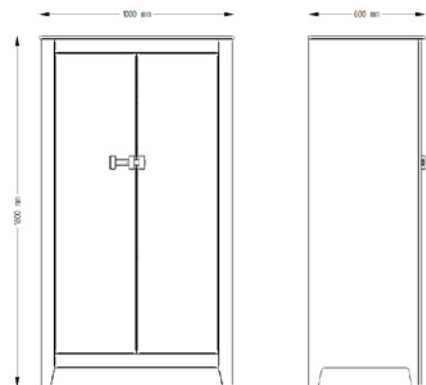

OLD MOON-1800

High cabinet

1800 x 400 x 500 mm

Pine glueboard, white stain + water based lacquering

Cabinet with 1 door, 4 shelves

OLD MOON-1800-1

High shelf

1800 x 400 x 500 mm

Pine glueboard, white stain + water based lacquering

High self with 4 shelves

OLD MOON ERY-1

Wardrobe

1800 x 600 x 1000 mm

Pine glueboard, white stain + water based lacquering

Wardrobe with 2 doors, rail and hatshef

OLD MOON-1802

High shelf wider

1800 x 400 x 800 mm

Pine glueboard, white stain + water based laquering

High shelf with 4 shelves

OLD MOON LOM

Desk

756 x 1200 x 600 mm