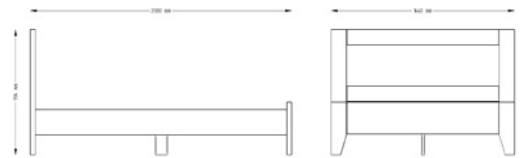

Pine glueboard, white stain + water based laquering

OLD MOON OMV 140M

Bed

990 x 1400 x 2000 mm

Pine glueboard, white stain + water based laquering

OLD MOON OMV 120M

Bed

990 x 1200 x 2000 mm